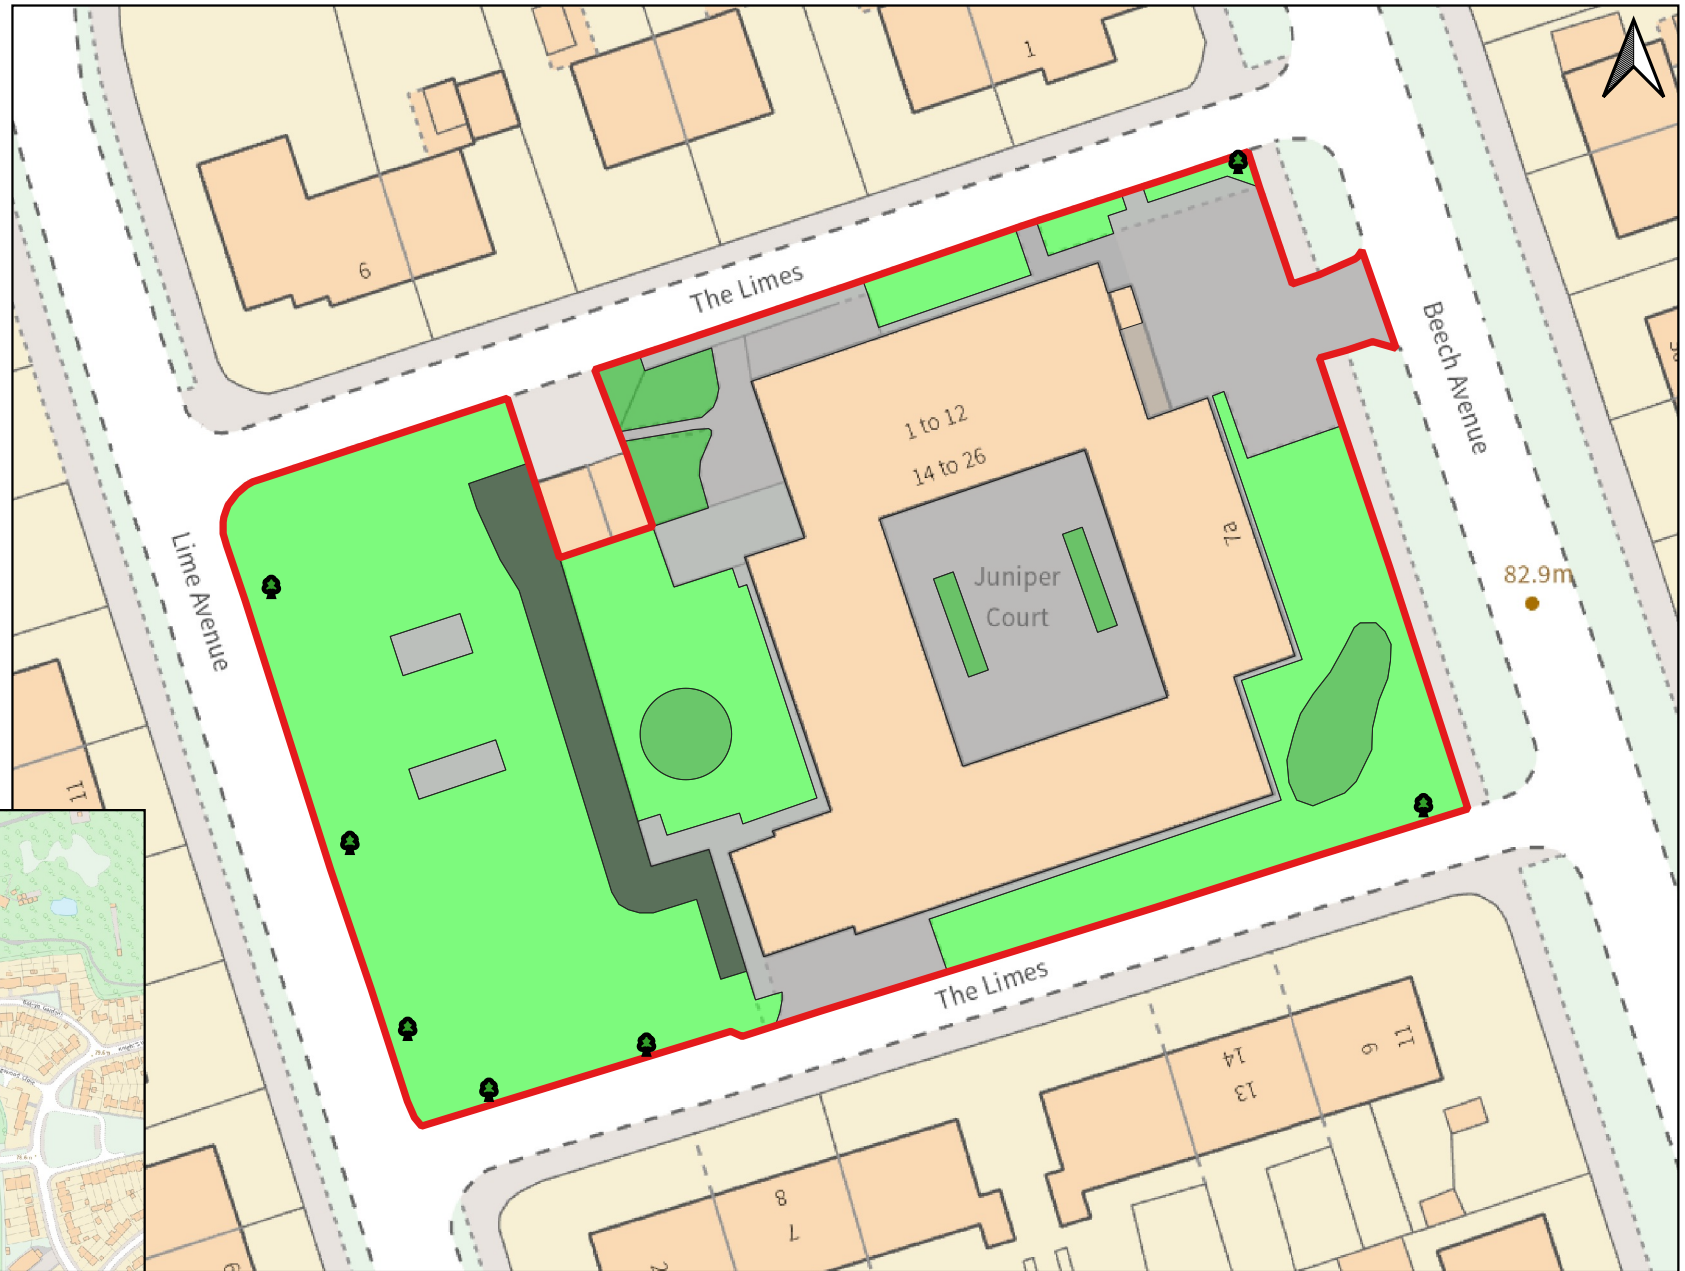

1-26 Juniper Court

Key

	Site Boundary	
	Tree	7
	Flower Bed	0 m ²
	Grass	1515.03 m ²
	Hard Surface	814.25 m ²
	Hedge	137.15 m ²
	Shrubs	173.22 m ²
	Water	0 m ²
	Woodland	0 m ²

0 10 20 30 m